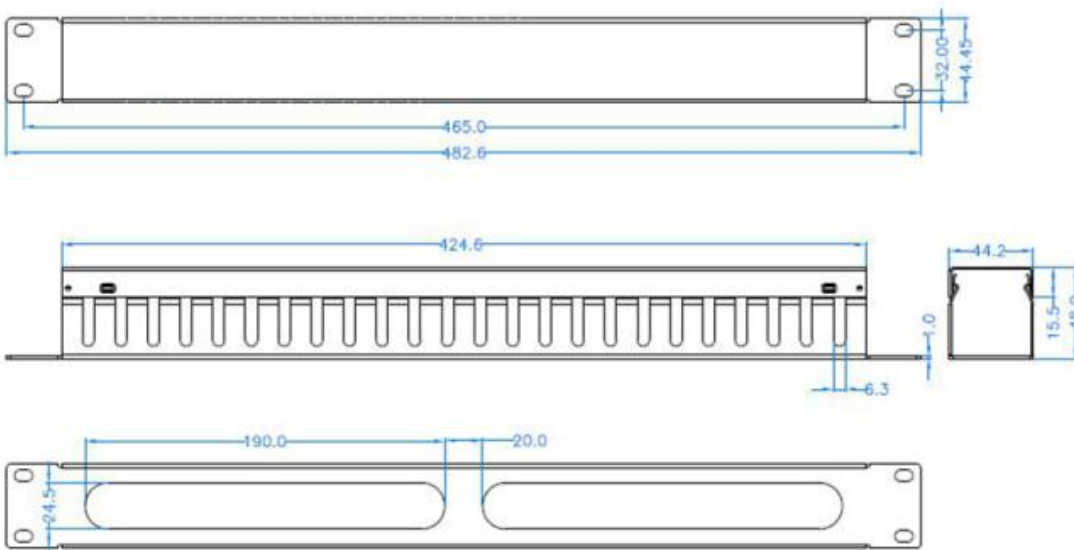

Part Number: BLM-3001

19" 1U Cable Manager , Metal

Product Description

19" horizontal cable management 1U with 25 ports, 1.2mm steel material which providing a strong strength and a stable performance. The surface is powder coated with a shinning appearance, and less burr. The cover panel is removable which is easier for cable management.

Structure

Technical Specifications

Material	SPCC Cold Rolled Steel 1.2mm
Finish	RAL 9004, Black, fine texture finish RAL 7035, Grey, fine texture finish
Burr:	0.05mm max

Part NO.	Description
BLM-3001	19" 1U Cable Manager, Metal