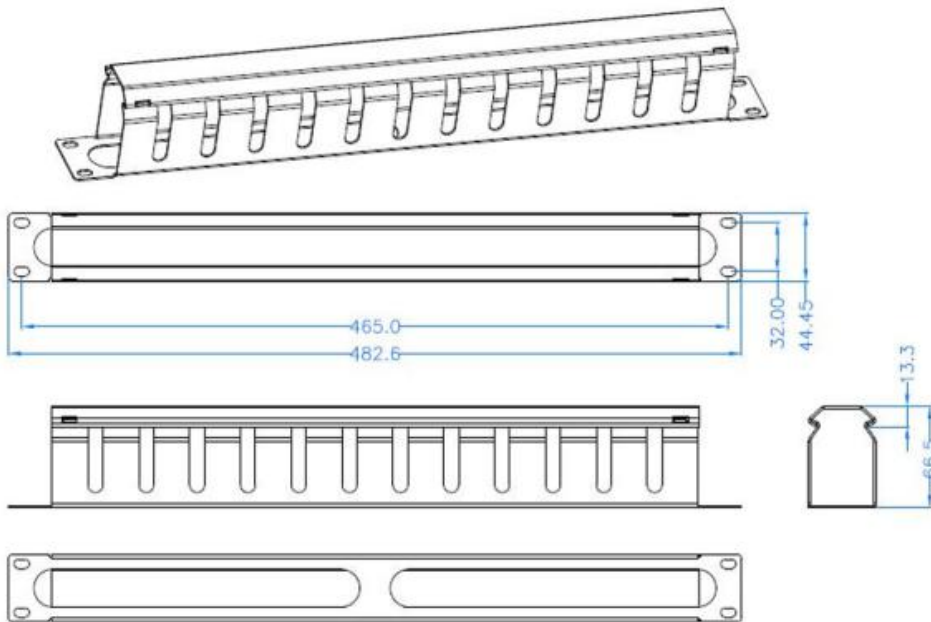

Part Number: BLM-3004-1U/2U

19" 1U/2U Cable Manager 12 Ports, Metal

Product Description

19" horizontal cable management 1U/2U with 12 ports, 1.2mm steel material which providing a strong strength and a stable performance. The surface is powder coating with a shining appearance, and less burr. The cover panel is removable which is easier for cable management.

Structure

Technical Specifications

Material	Cold Rolled Steel 1.2mm
Finish	RAL 9004, Black, fine texture finish RAL 7035, Grey, fine texture finish
Burr:	0.05mm max

Part NO.	Description
BLM-3004	19" 1U Cable Manager 12 Ports, Metal
BLM-3004-2U	19" 2U Cable Manager 12 Ports, Metal